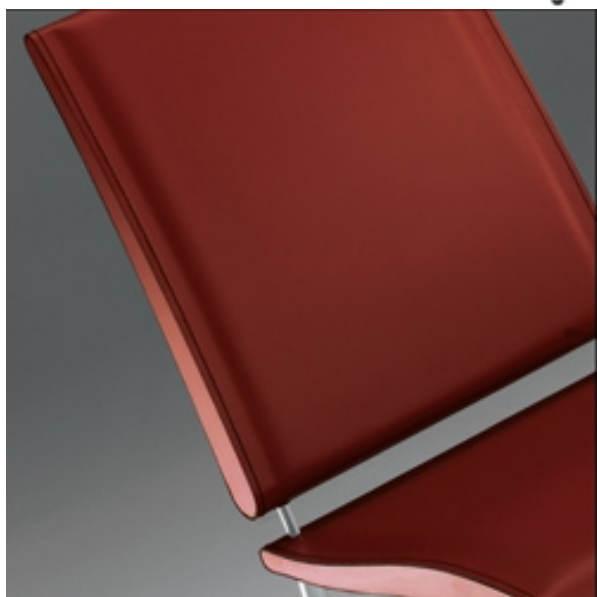

produced by

Filippo Sibau & Co
Via Daniele Cernazai 66
33040 Ippis di Premariacco (UD)
Italy

Telephone: +39 335 257219
Fax: +39 0432 719701
E-mail: info@filipposibau.com
Website: www.filipposibau.com

FILIPPO SIBAU & CO