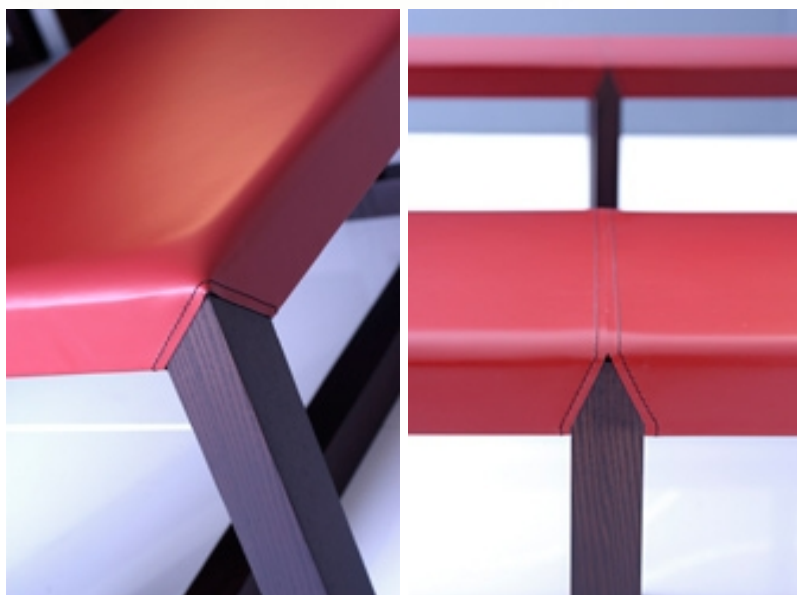

Rame bench

Outlet bench in ash wood with padded seat and covered in real hide. Discount bench in ash wood available in every finish.

Minimum stock order: 2 pieces

Price: the outlet price shown refers to the minimum order. Please contact the company for bigger orders.