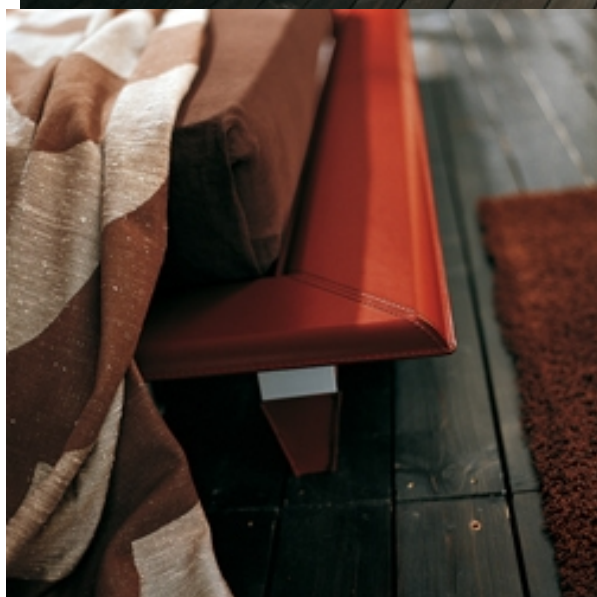

produced by

OMA Complements Srl
Via Marconi, 39/A
33079 Ramuscello di Sesto al Reghena (PN)
Italy

Telephone: +39 0434 684796
Fax: +39 0434 690380
E-mail: info@omacomplements.it
Website: www.omacomplements.it

OMA
complements